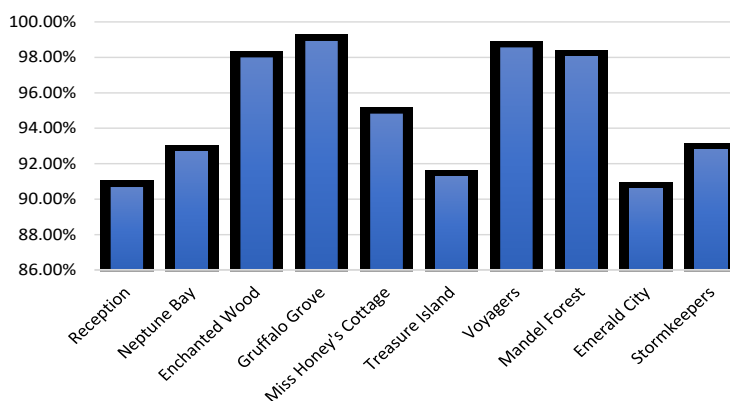

Make sure you keep checking on Facebook to see everything we are up to in school!

Enjoy your weekend,

Remembrance Parade

On **Sunday 9th November**, there is a Remembrance Day parade. All children across Coventry are invited. It is at the War Memorial Park from 10:30am.

Year 6 parents

Make sure you apply for secondary school for your child before **31st October**. We will send info about this next week. <https://www.coventry.gov.uk/sc/hool-admissions/secondary-school-admissions/2>

School Office

Our office is open from 8:20am and closes at 3:45pm.

Free stuff!

You have received information about Free School Meals. We want to get more money for our children to give them great facilities and experiences.

PLEASE HELP US GET MORE MONEY FOR OUR CHILDREN AND FILL IN THE ONLINE FORM THIS WEEKEND!

Personal Data

It is your responsibility to keep your contact details up to date with the school office. Please note you can opt in or out of photo permissions at any time by contacting the school office or through Studybugs.

5 Words

If you haven't yet told us which 5 Words best describe our school, please do so now:

<https://www.surveymonkey.com/r/QGL92ZS>

Road Safety

We know that families share concerns about road safety on Keresley Road. Families may wish to explore ways to make their views known through the Council's petitions website.

Best Attendance

Mobile Phones & Photos on the school site

Keep mobile phones out of sight of children. You are not permitted to use mobile phones during the working day or to take photographs of children on personal devices. You must refrain from posting photos or recordings on social media, websites or any public forum. Please do not screenshot photos of any children from our official Facebook page and repost them on your own pages. Please do not use children's names when commenting on our Facebook posts.

Attendance

Our KS1 & EYFS winners this week are **Gruffalo Grove** with a superb 98.93% attendance!
Our KS2 winners this week are **Voyagers** with a superb 98.56% attendance!

Class emails

These have now been set up and you will receive your first email over the next week. You will be able to get in touch with your child's teacher using this. Please note, these email addresses are checked by teacher and you may not get a response during the school day or after 4:30pm, until the next working day.

CHRISTMAS CARDS!

Christmas is coming quickly! Your children are creating Christmas card designs next week. You will be able to buy professional cards using their designs. Our wonderful PTFA have organised it so that money is raised for our school when you buy them. Please make your child proud and help us raise money! More info soon.

Meet...Mrs Clarke (HLTA)

Hello, I am very excited to join the team!
I have 10 years' experience working with young people; as a community arts practitioner, youth worker, and in recent years as a higher-level teaching assistant. As well as supporting the lovely children at Keresley Grange in their learning, I hope I can promote my love for gardening, the great outdoors and general planet protecting! It is my goal to help the school introduce a Forest School in 2026....